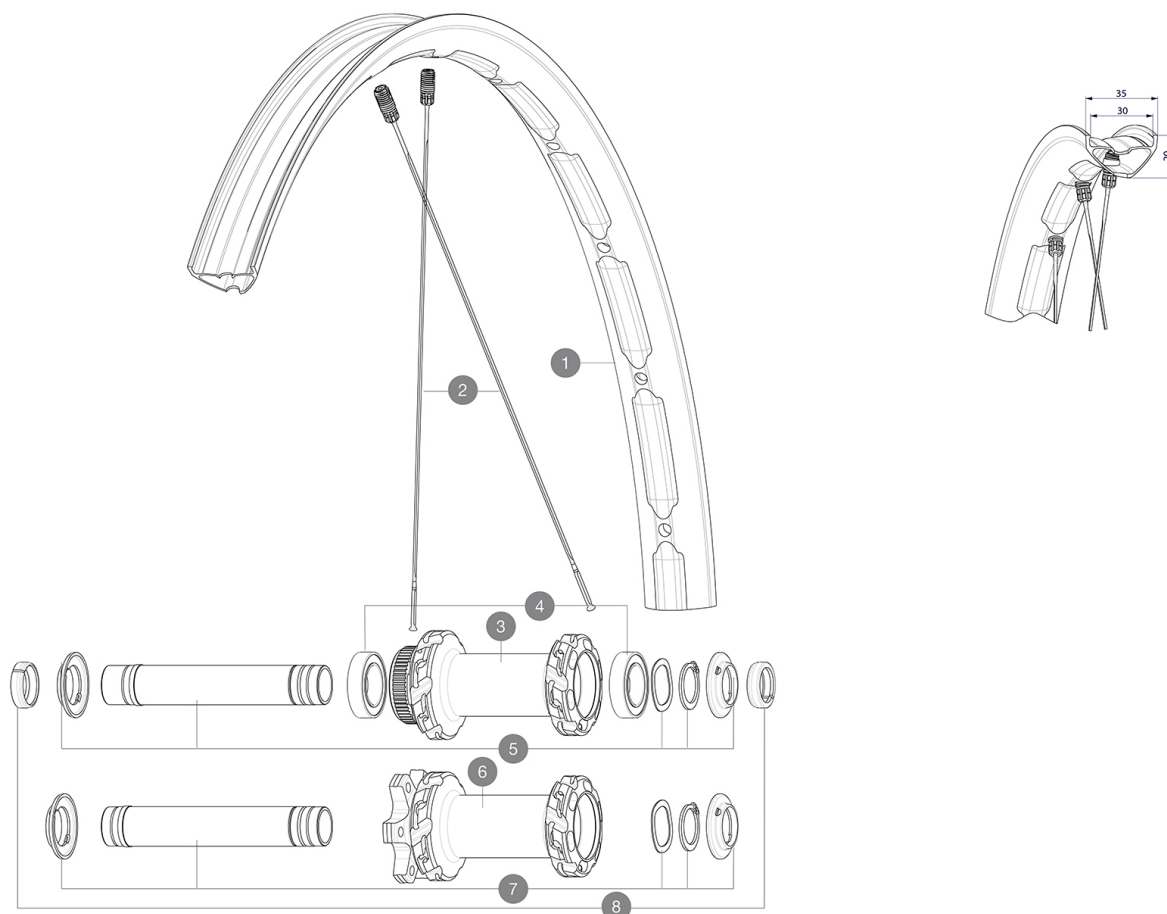

**REFERENCES WHEELS**

F90493 Crossmax XLS 29 Ft Bst\*

F91972 Crossmax XLS 29 DCL Ft Bst\*

**RIMS**

&amp;NBSP;:

1	V3765915	Kit Front/Rear rim Crossmax XLS 29"
---	----------	-------------------------------------

**SPOKES**

2	V2388301	Kit 12 Front/Rear Crossmax SL/SLS/XL/XLS 29" butted spoke 2
---	----------	---

**HUB SHELLS**

3	N/A	HUB BODY
4	V2500901	KIT BEARINGS 18x30x7 + WAVED WASHER + CLIP
5	V2375601	Kit 110mm axle QRM auto MTB from 2019 DCL
6	N/A	HUB BODY
7	V2372401	KIT 110mm AXLE QRM AUTO MTB > 2019
8	V2372501	15mm MTB Axle Cap QRM Auto From 2019

### SPOKES

- **Material** : steel
- **Nipples** : Fore integrated aluminum
- **Count** : 24 front and rear
- **Lacing** : front and rear crossed 2, contactless

### WHEEL WEIGHTS

830